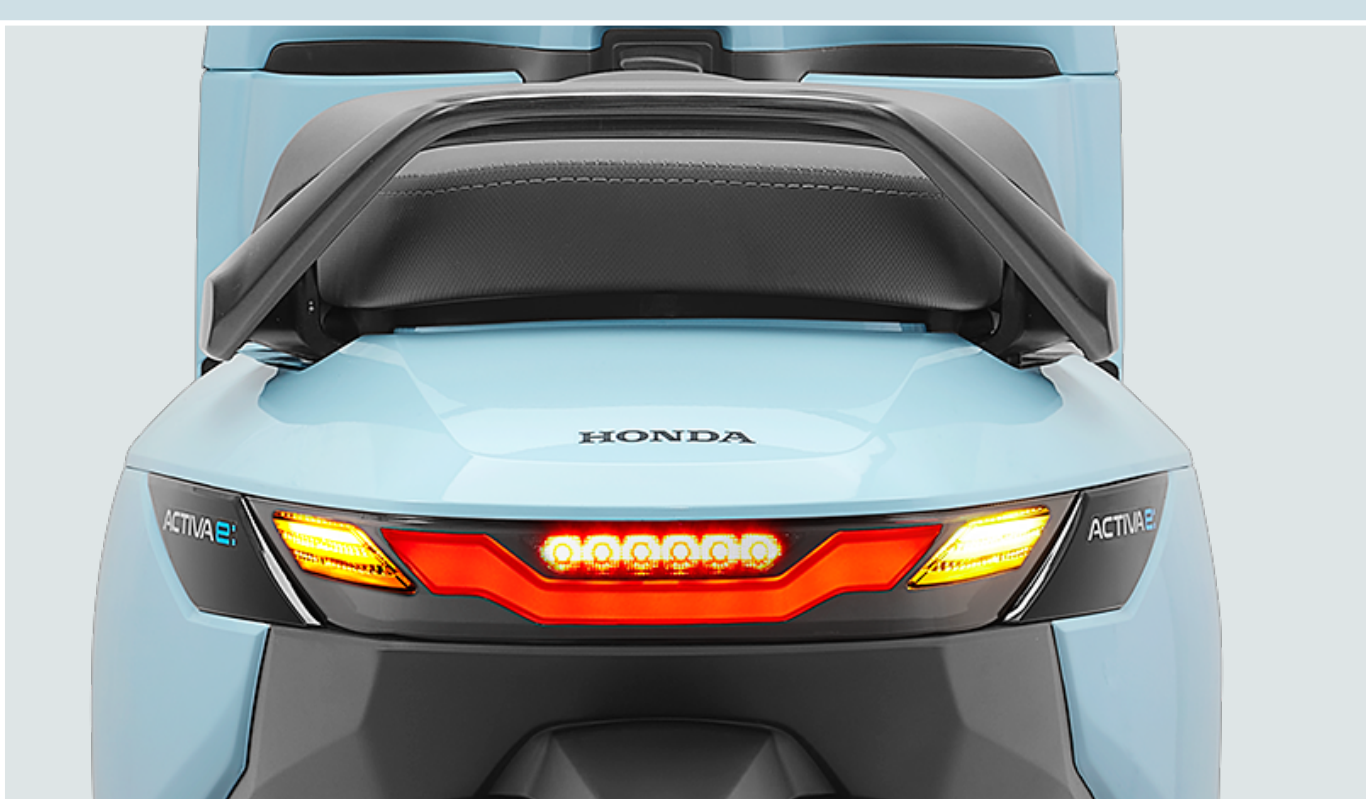

Stylish LED lighting

Enhancing style while ensuring safety in low visibility.

Smart rear design

Energy-efficient LEDs paired with a strong and sturdy grab-rail.

Diamond-cut alloys

Premium style meets a smoother, more refined ride (for both rear and front).